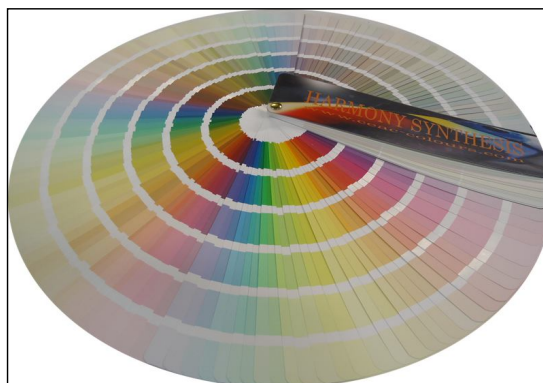

Ceac Colour cards : Price offer - 2013

Harmony Synthesis

Unit price / pcs

Harmony Synthesis has the ambition to offer a very trendy palette of 1030 colours, which is not too complex and easy to formulate with CEAC Tinting Systems .

This colour card is very appropriated for wide markets and divided in logical ranking by : Off White, Clean, Misted, Muted, and Natural colours . Accent colours are added more specifically to obtain saturated shades .

Colour Harmony facade

Unit price / pcs

Colour Harmony is a very economical colour system, specifically designed for high PVC & low film forming façade paint systems. The 200 colours can be achieved only with 6 inorganic colorants for a maximum of durability .

Colorex Facade

" NEW "

Unit price / pcs

The various choice of 835 unique colours of **Colorex facade** are ideally designed for siloxane, silicone & silicate paint - plasters as well as cement-containing systems with 10 inorganic colorants. Additionally all colours can also be made in combination with organic "**Colorex**" colorants for interior / exterior classical applications.